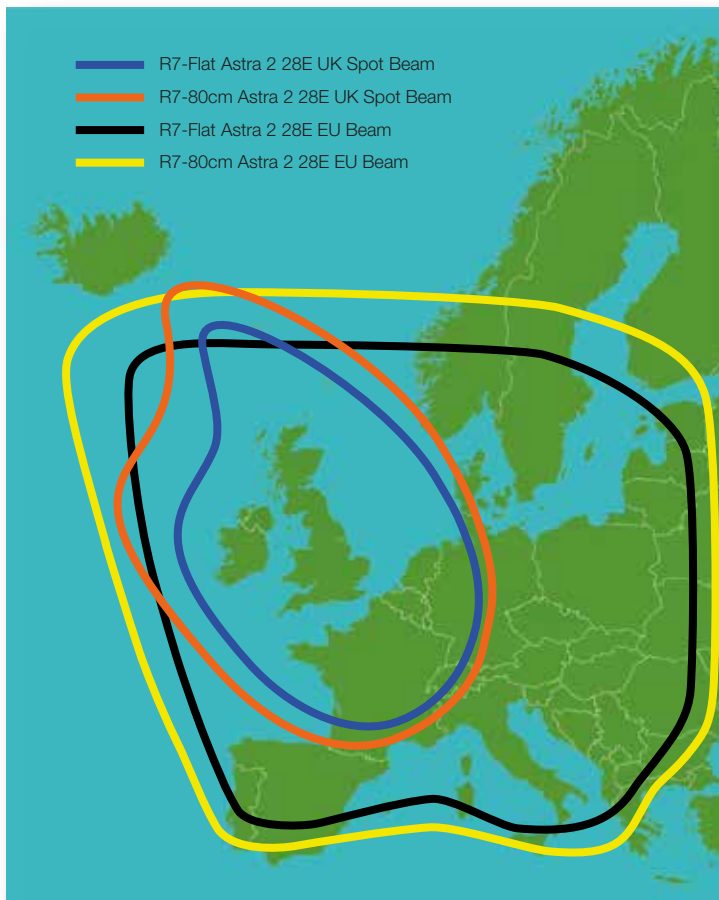

R7-80cm Specifications

Part no	35-01-032-0
Model	Travel Vision R7- 80cm
LNB model	Universal single (Twin LNB optional)
No. external receivers	1 (Upgradeable for multiplex)
Coverage	UK & EU+
Minimum EIRP	43 dBW
Satellite Library	16 European satellites pre-loaded
Firmware	USB updateable
LNB Skew	Manual GPS assisted
Voltage	Rechargeable power supply
Charging	230VAC 120min - 60min operation
Dimensions	80cm dish diameter
Weight	11.6Kg

2 Mornington Place, Waterberry Drive, Waterlooville, Hampshire, PO7 7XX
Sales Tel: +44 (0) 2392 247 920
Email: sales@satfi.co.uk Web: www.satfi.co.uk

CA Clase (UK) Ltd sales@caclase.co.uk - www.caclase.co.uk - 02392 247 920
Specifications are correct at time of print but are subject to change without notice E&OE.