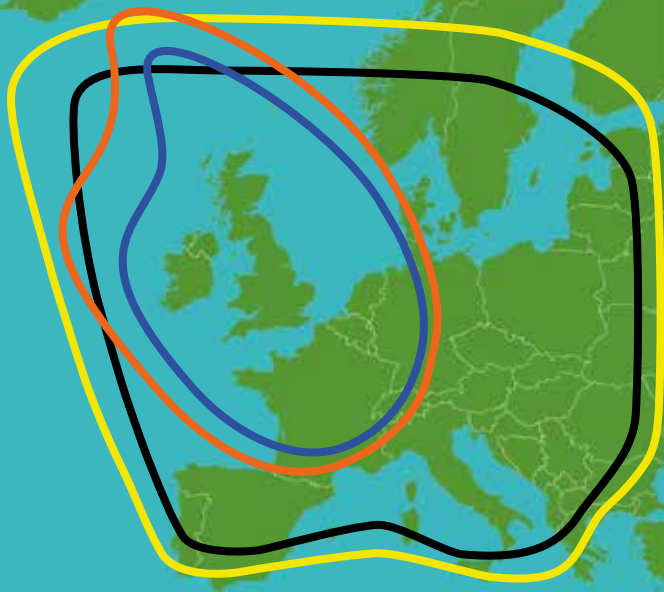

TVA65

£1499.00
RRP INC VAT

TVA80

£1899.00
RRP INC VAT

driven by simplicity

TRAVEL VISION

TVA-65 Specifications

Part no	35-01-026-0
Model	TVA65cm single LNB
LNB model	Universal Single
No. external receivers	1
Coverage	UK & EU
Minimum EIRP	45 dBW
Elevation range	0° - 90°
Azimuth direction angle	0° - 380°
Temperature range	-15° to 50°C
Voltage	12/24 volt DC
Current	5A peak 0.5A standby
Dimensions	87 x 66 x 19cm
Weight	14Kg

- TVA-65 Astra 2 28E UK Spot Beam
- TVA-80 Astra 2 28E UK Spot Beam
- TVA-65 Astra 2 28E EU Beam
- TVA-80 Astra 2 28E EU Beam

TVA-80 Specifications

Part no	35-01-027-0
Model	TVA80cm twin LNB & auto skew
LNB model	Universal Twin
No. external receivers	2 (Sky & Freesat PVR compatible)
Coverage	UK & EU+
Minimum EIRP	43.5 dBW
Elevation range	0° - 90°
Azimuth direction angle	0° - 380°
Temperature range	-15° to 50°C
Voltage	12/24 volt DC
Current	5A peak 0.5A standby
Dimensions	103 x 81 x 21 cm
Weight	14.5Kg